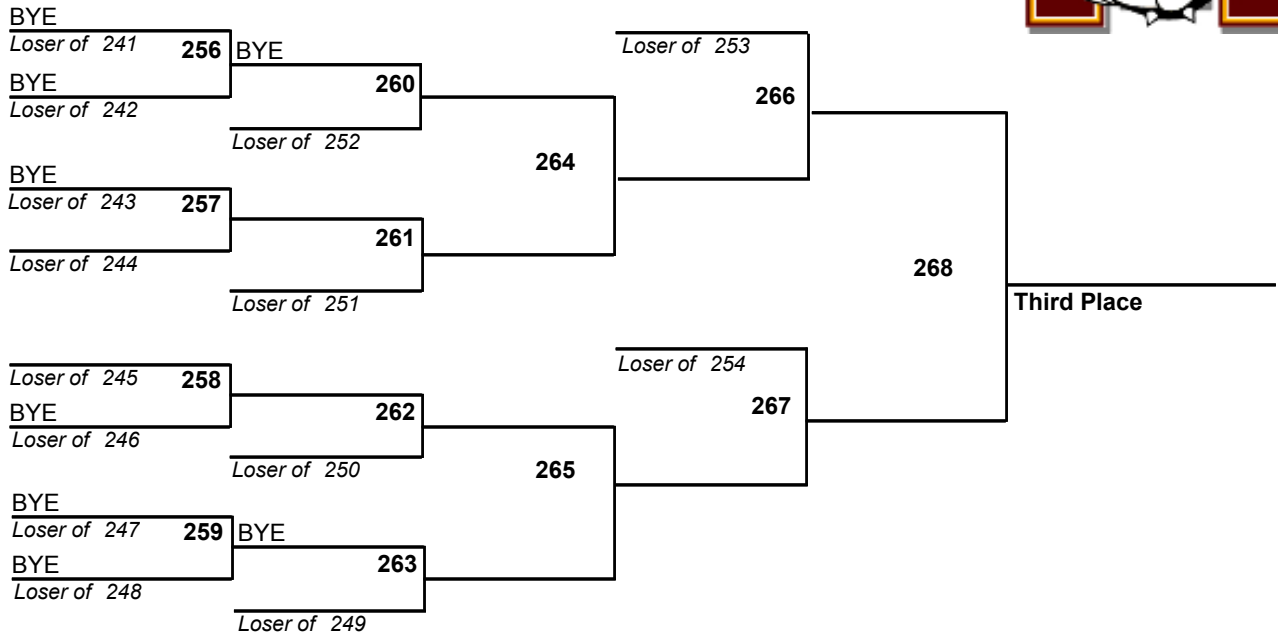

# 2010 Madison Invitational Wrestling Tournament

December 18, 2010

140

# 2010 Madison Invitational Wrestling Tournament

December 18, 2010

145

# 2010 Madison Invitational Wrestling Tournament

December 18, 2010

152