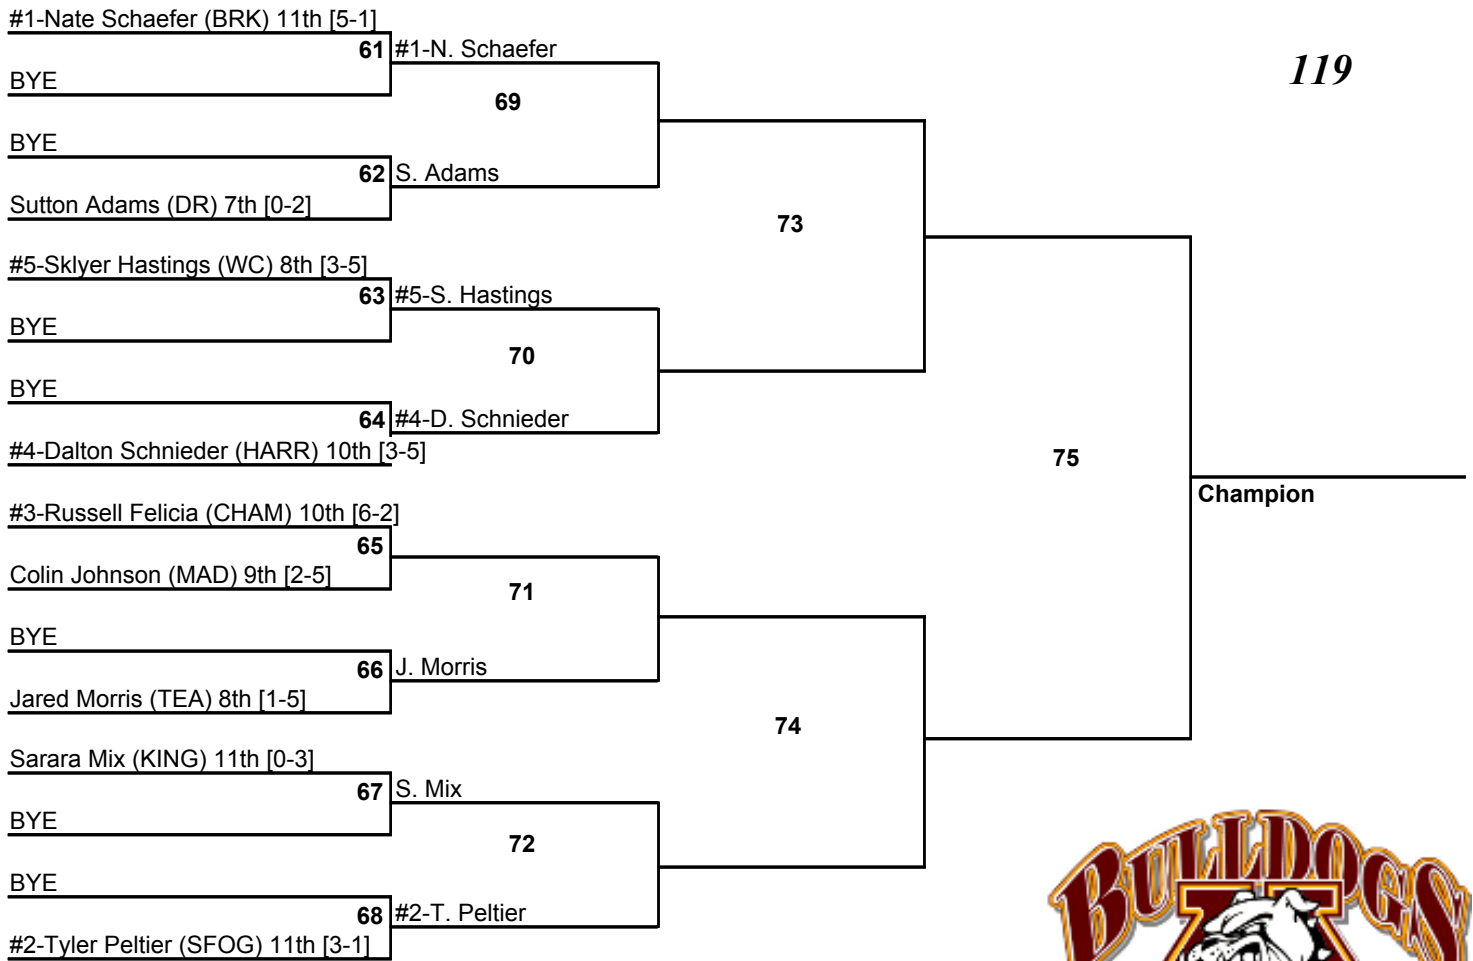

# 2010 Madison Invitational Wrestling Tournament

December 18, 2010

103

# 2010 Madison Invitational Wrestling Tournament

December 18, 2010

112

# 2010 Madison Invitational Wrestling Tournament

December 18, 2010

119