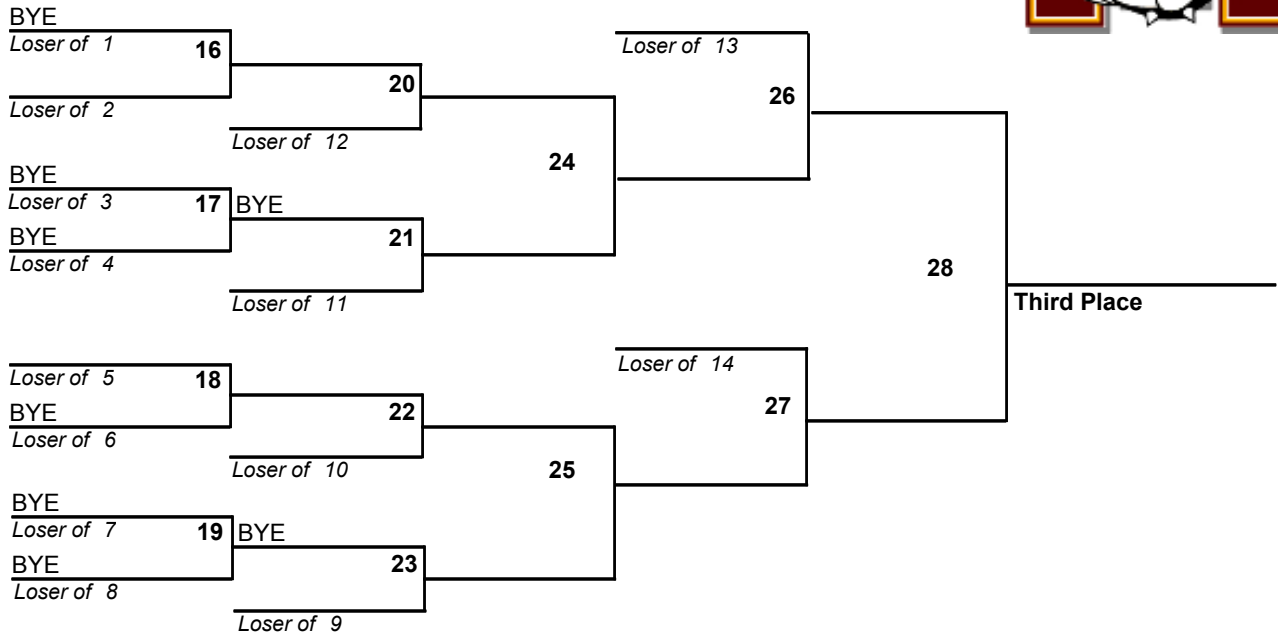

# 2010 Madison Invitational Wrestling Tournament

December 18, 2010

103

# 2010 Madison Invitational Wrestling Tournament

December 18, 2010

112