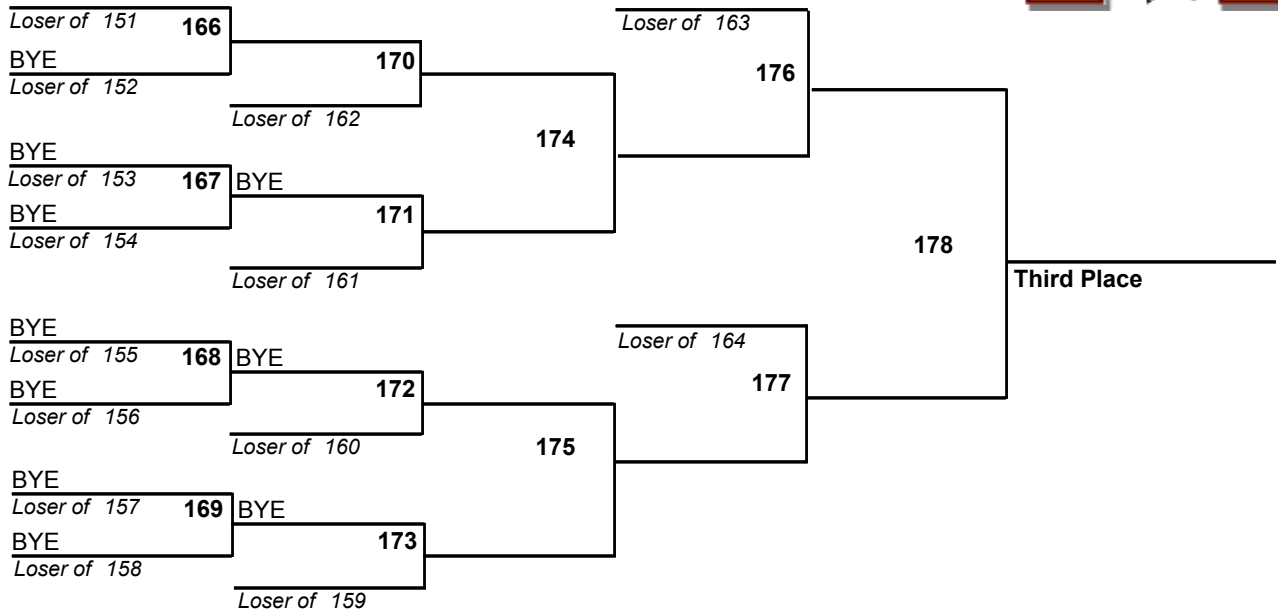

Loser of 128 146

Loser of 133

146

Loser of 134

147

148

Third Place

# 2010 Madison Invitational Wrestling Tournament

December 18, 2010

135