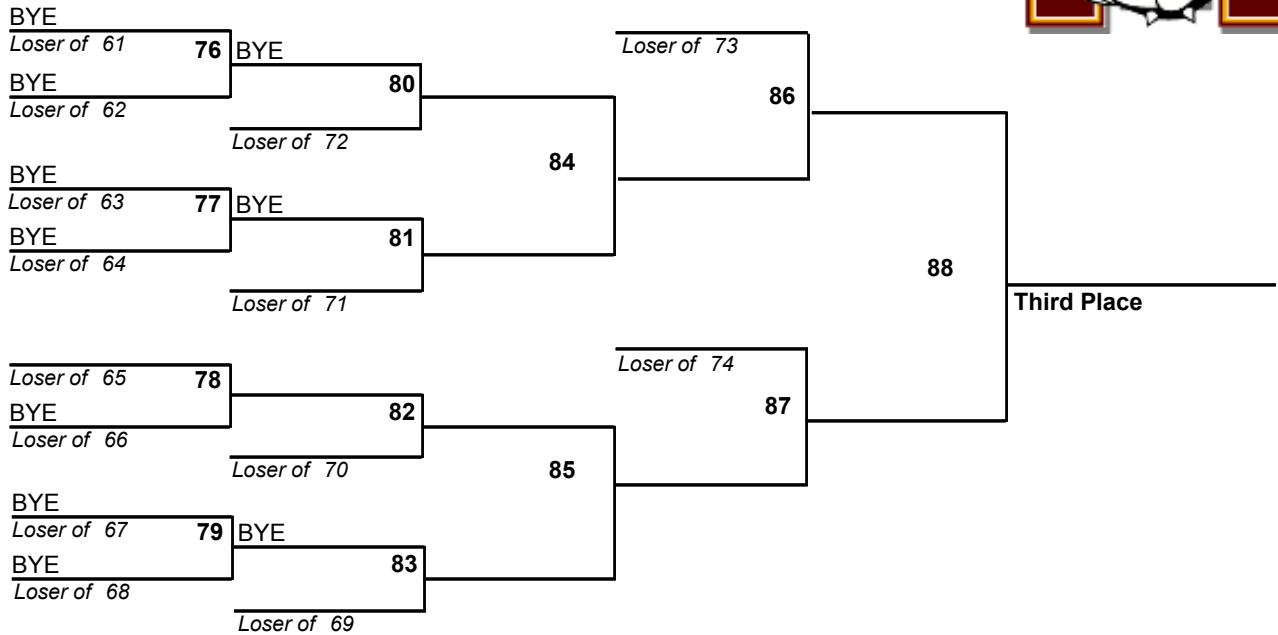

# 2010 Madison Invitational Wrestling Tournament

December 18, 2010

103

# 2010 Madison Invitational Wrestling Tournament

December 18, 2010

112

# 2010 Madison Invitational Wrestling Tournament

December 18, 2010

119