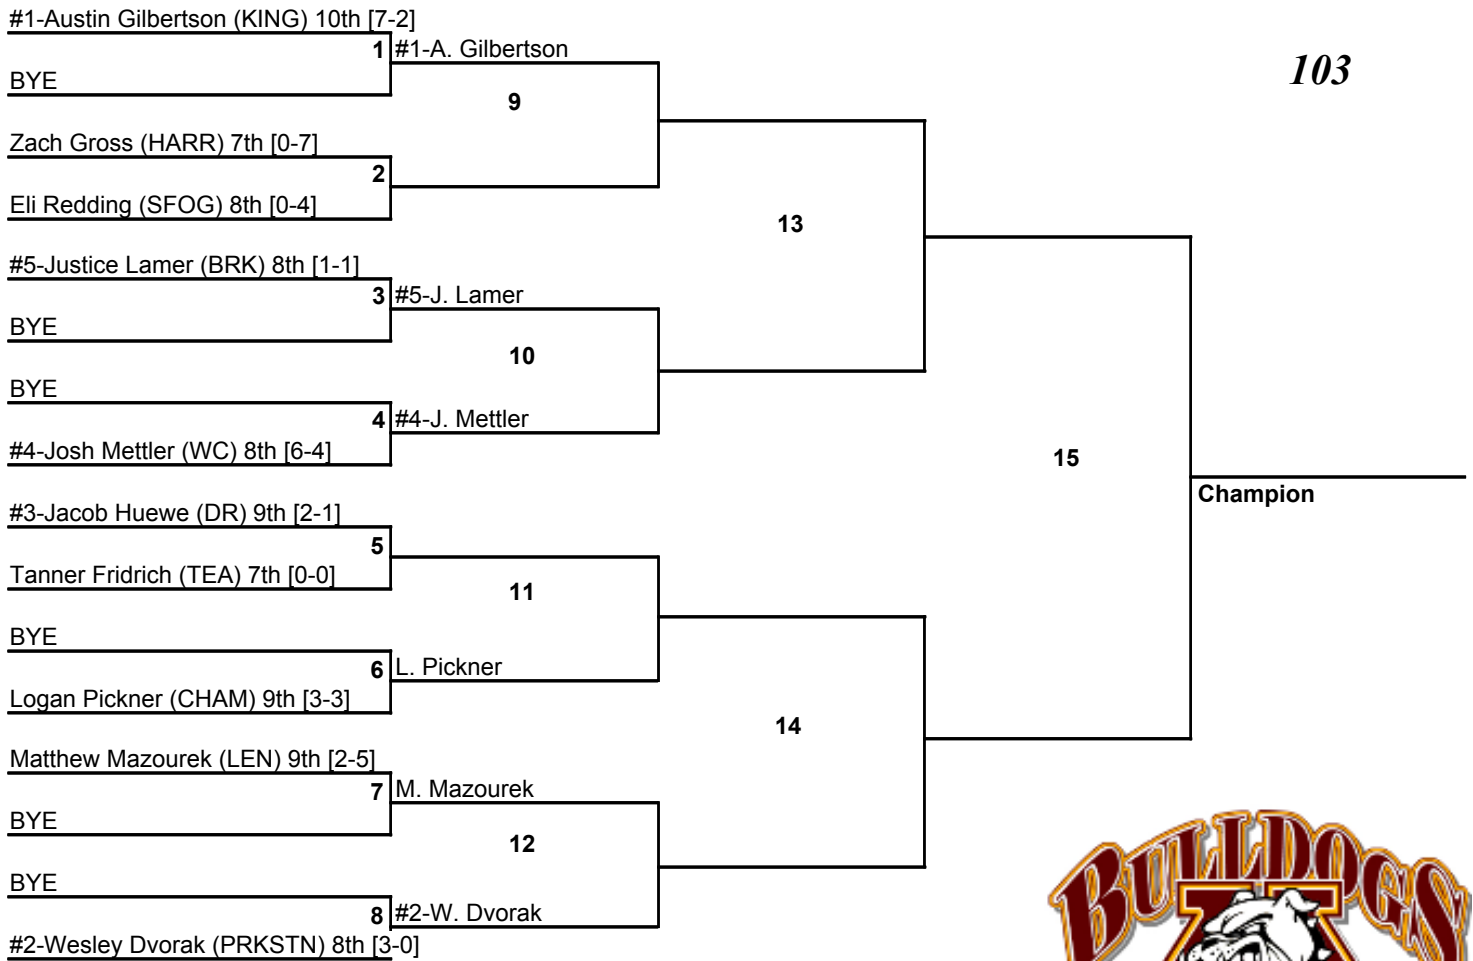

# 2010 Madison Invitational Wrestling Tournament

December 18, 2010

103

# 2010 Madison Invitational Wrestling Tournament

December 18, 2010

112