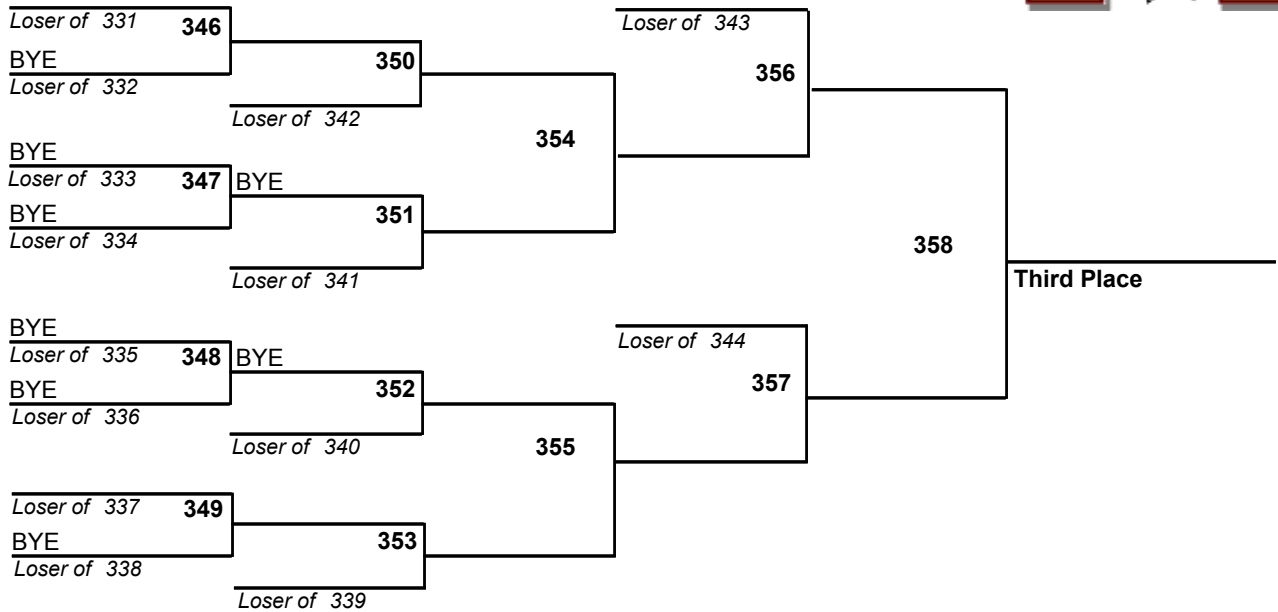

# 2010 Madison Invitational Wrestling Tournament

December 18, 2010

171

# 2010 Madison Invitational Wrestling Tournament

December 18, 2010

189

# 2010 Madison Invitational Wrestling Tournament

December 18, 2010

215