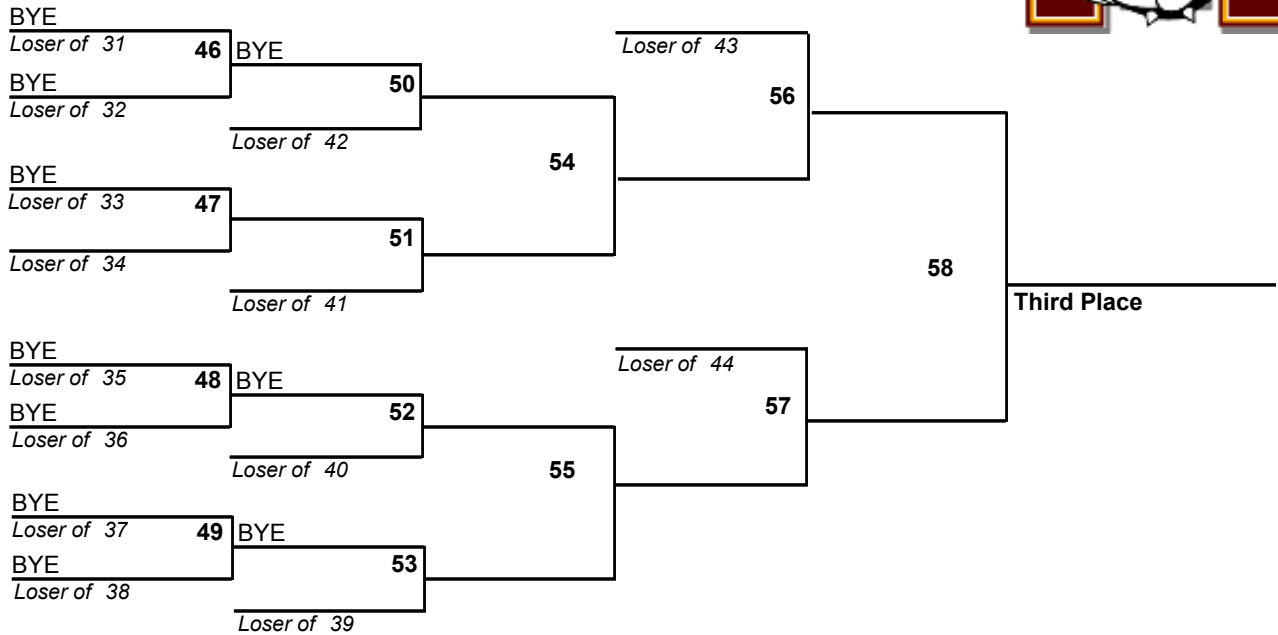

# 2010 Madison Invitational Wrestling Tournament

December 18, 2010

103

# 2010 Madison Invitational Wrestling Tournament

December 18, 2010

112