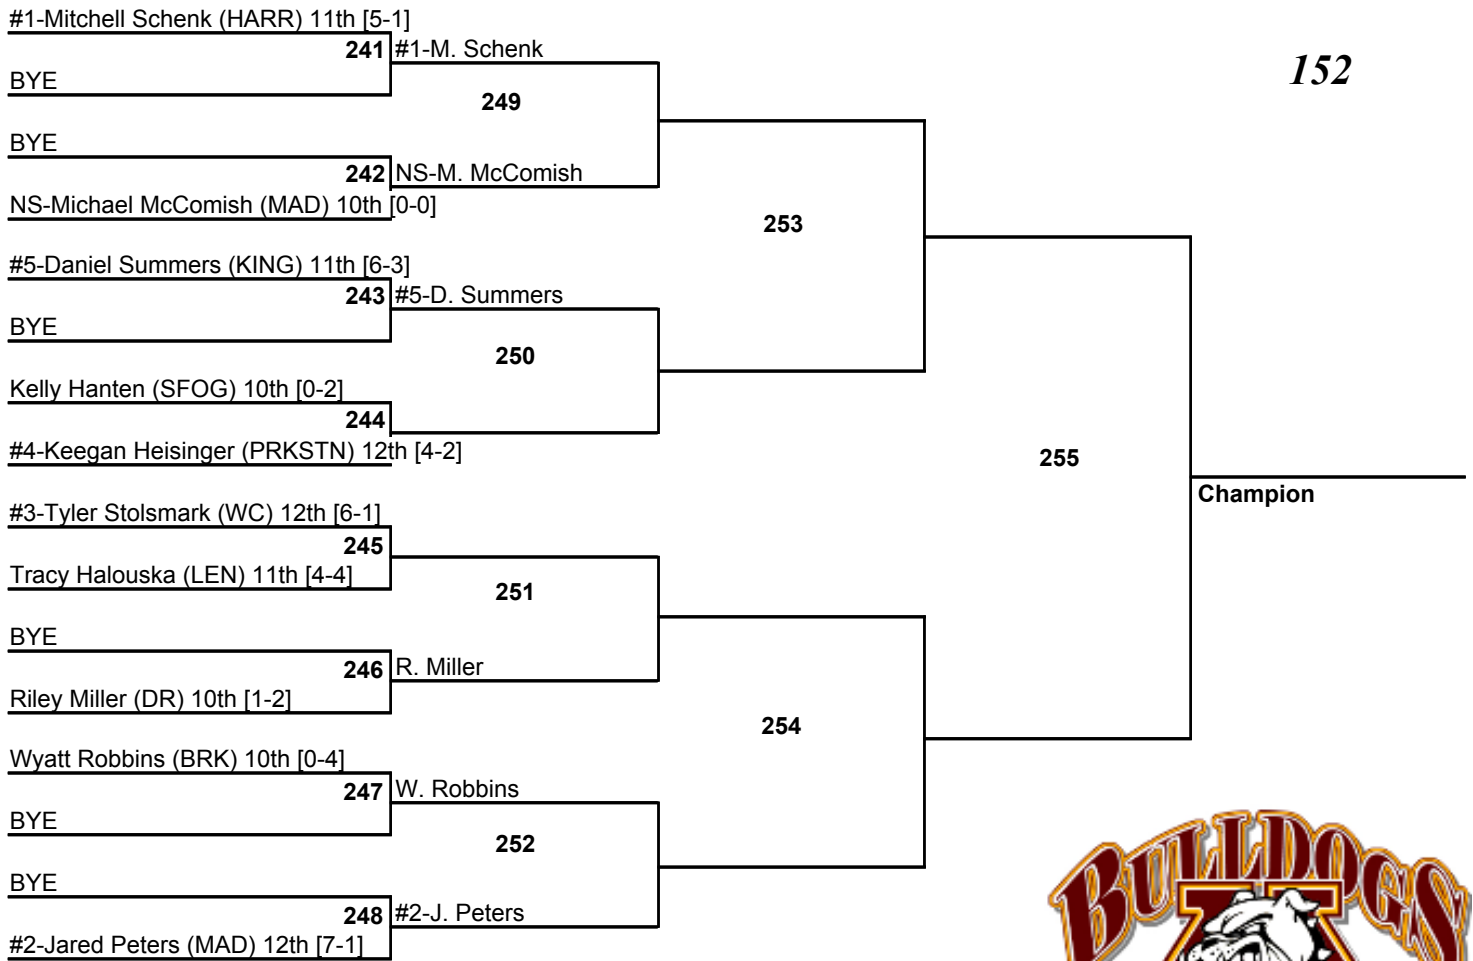

2010 Madison Invitational Wrestling Tournament

December 18, 2010

152