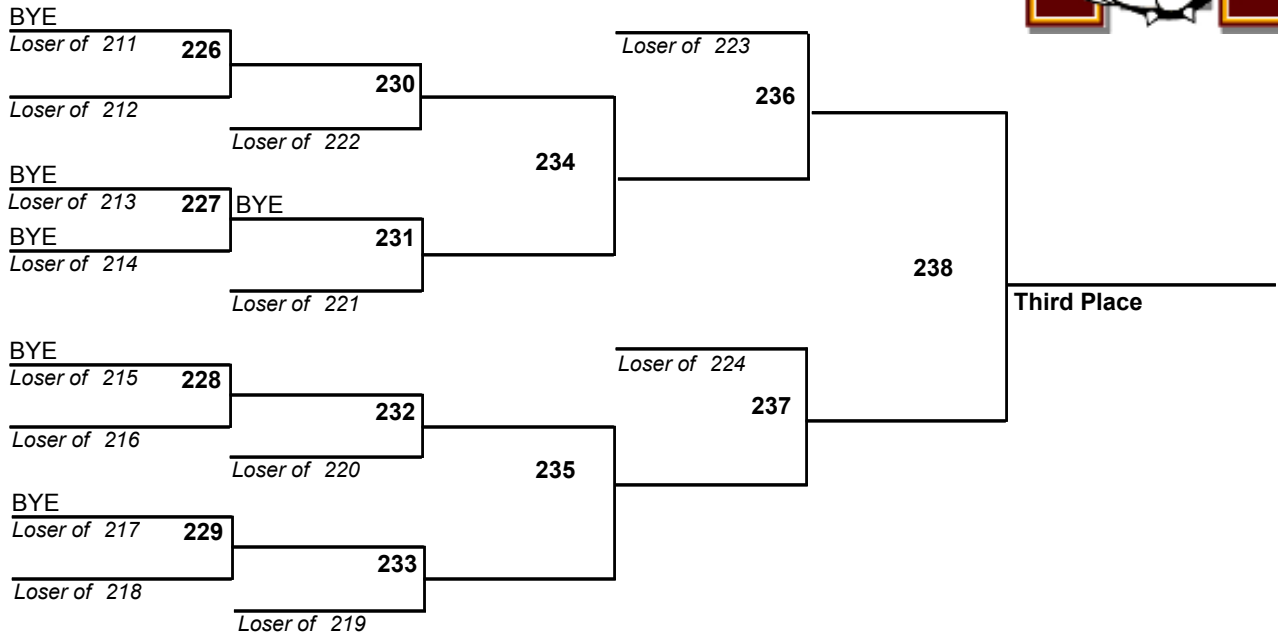

# 2010 Madison Invitational Wrestling Tournament

December 18, 2010

135

# 2010 Madison Invitational Wrestling Tournament

December 18, 2010

140

# 2010 Madison Invitational Wrestling Tournament

December 18, 2010

145