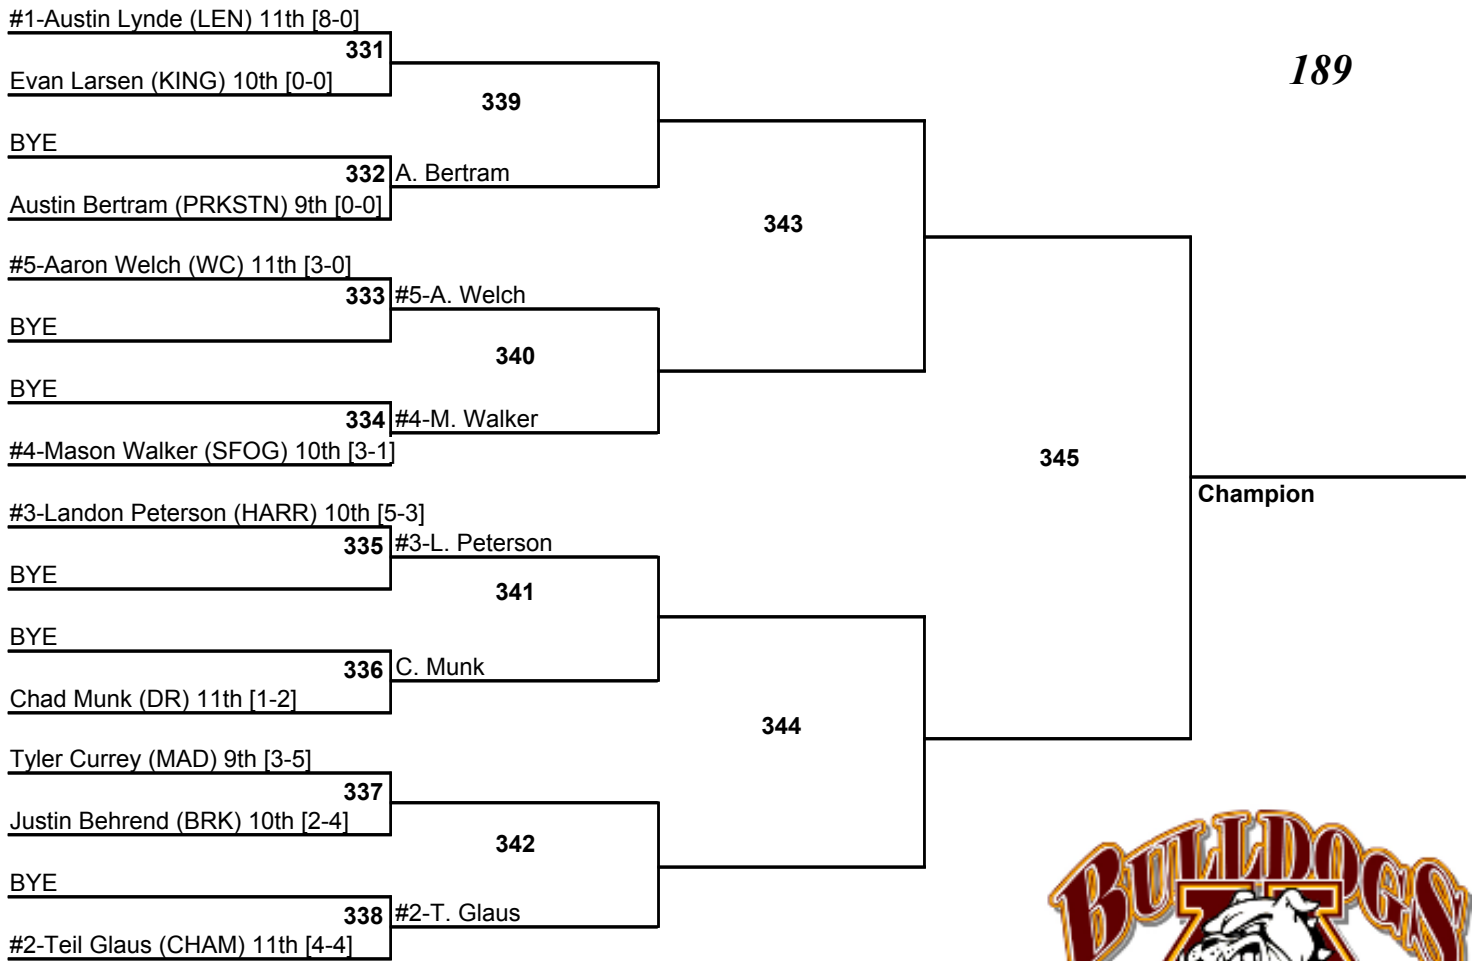

2010 Madison Invitational Wrestling Tournament

December 18, 2010

189