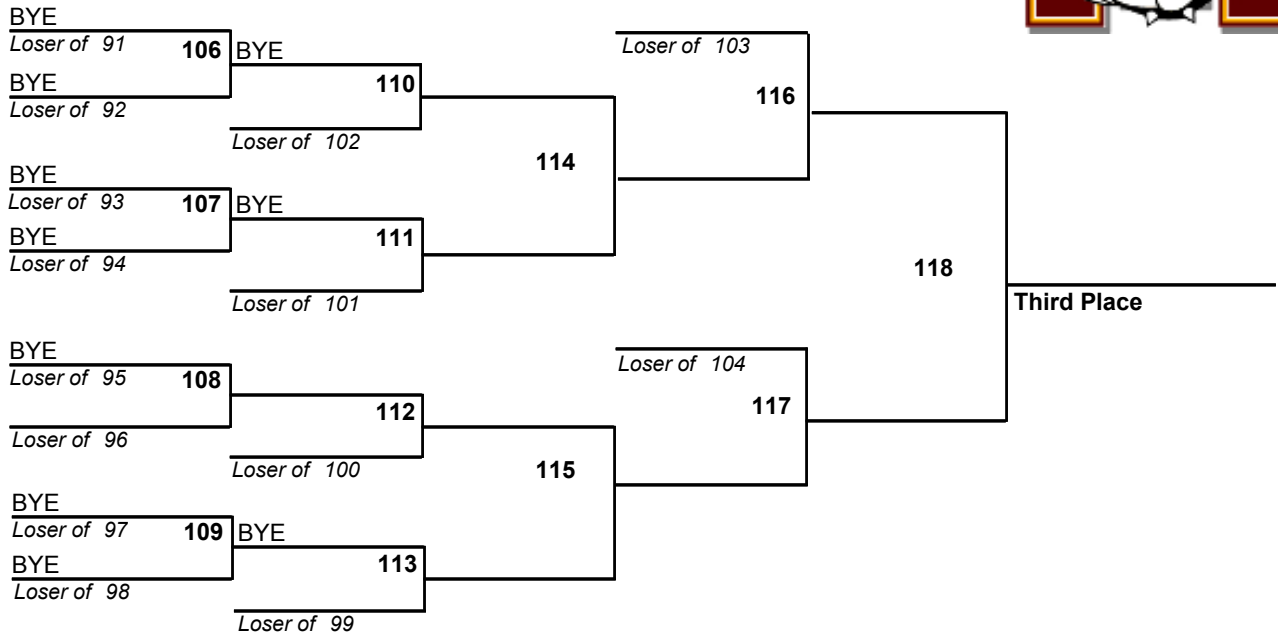

# 2010 Madison Invitational Wrestling Tournament

December 18, 2010

112

# 2010 Madison Invitational Wrestling Tournament

December 18, 2010

119

# 2010 Madison Invitational Wrestling Tournament

December 18, 2010

125