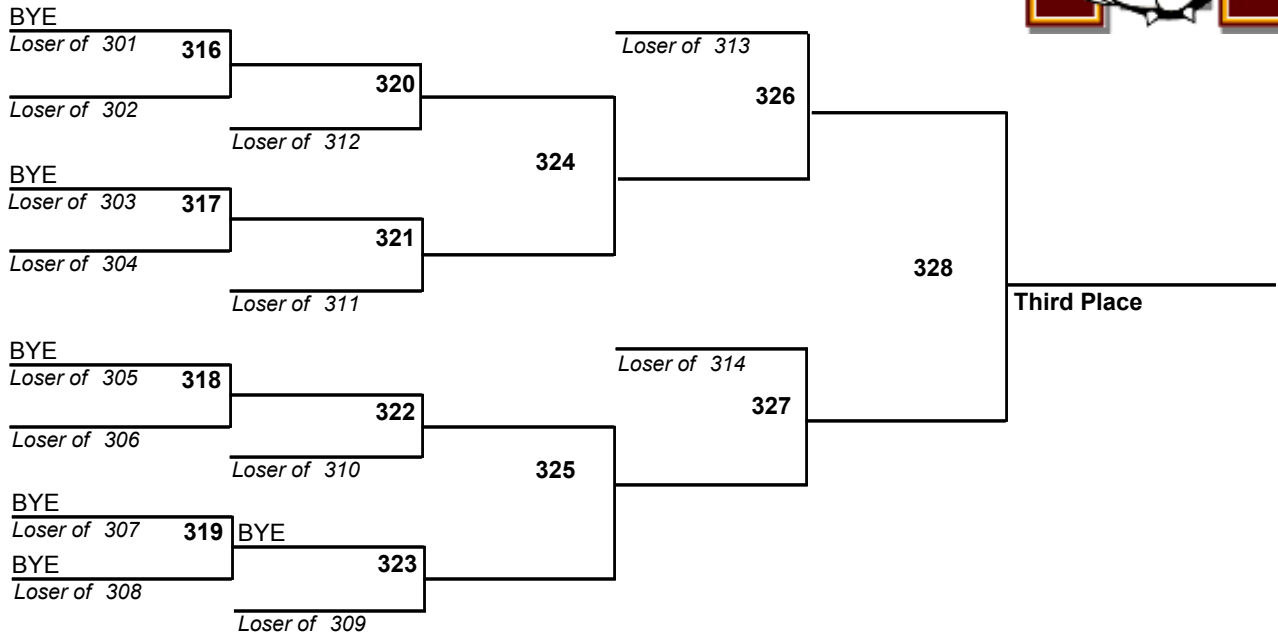

BYE  
Loser of 274 291

Loser of 281 295

Loser of 275 288

BYE  
Loser of 276 292

BYE  
Loser of 277 289

BYE  
Loser of 278 293

Loser of 279 297

Loser of 283 296

Loser of 284 297

298

Third Place

# 2010 Madison Invitational Wrestling Tournament

December 18, 2010

171

# 2010 Madison Invitational Wrestling Tournament

December 18, 2010

189