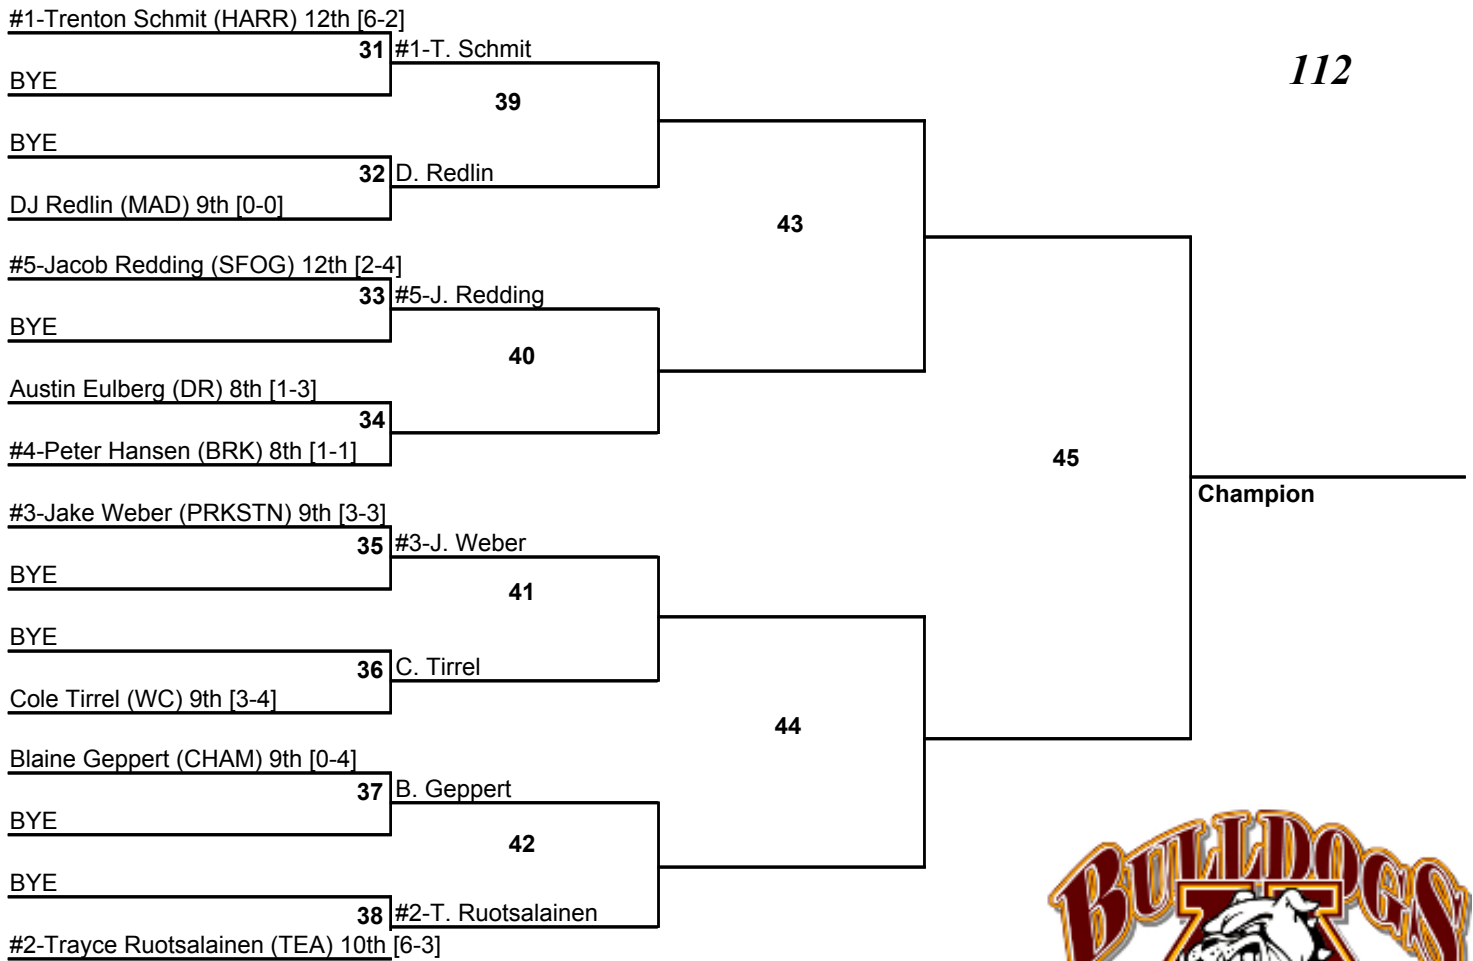

# 2010 Madison Invitational Wrestling Tournament

December 18, 2010

103

# 2010 Madison Invitational Wrestling Tournament

December 18, 2010

112